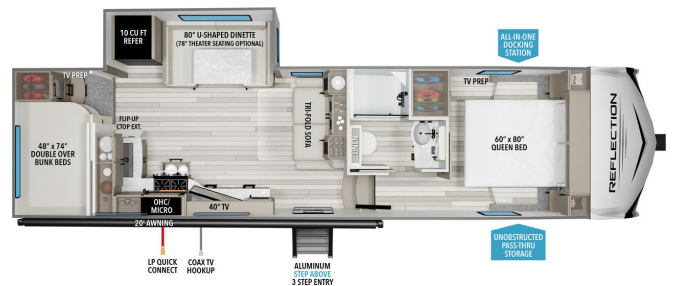

MSRP \$85,980.00

\$283 Bi-Weekly

\$0 down @ 7.99% APR for 60/240 months

(\$27,660 C.O.B.) O.A.C.

Woody's Price \$69,980.00

SPECIFICATIONS

Year	2026
Manufacturer	GRAND DESIGN
Brand	REFLECTION 100
Model	27BH
Type	Fifth Wheel
Status	New
Stock #	51009
Financing Available	✓
Warranty Available	Manufacturer
Suspension	N/A
Leveling	N/A
Exterior Length	32.3 ft.
Dry Weight	8200 lbs.
Sleeping Capacity	10 person(s)
Interior Colour	COLLINS
Exterior Colour	Fiberglass
Slideouts	1

Disclaimer: Product information, pricing and photos are as accurate as possible and are subject to change without notice.

SELLING FEATURES

Specifications and Features:

- Exterior Height: 12' 3"
- Exterior Width: 8'
- Interior Height: N/A
- Hitch Weight: 1,280 lbs
- Unloaded Vehicle Weight (UVW): 8,200 lbs
- Gross Vehicle Weight Rating (GVWR): 10,195 lbs
- Fresh Water Capacity: 55 gallons
- Gray Water Capacity: 78 gallons
- Black...