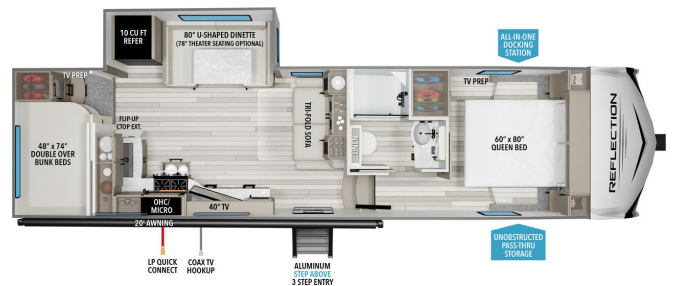

MSRP \$85,980.00

\$283 Bi-Weekly

\$0 down @ 7.99% APR for 60/240 months

(\$27,660 C.O.B.) O.A.C.

Woody's Price \$69,980.00

SPECIFICATIONS

Year	2026
Manufacturer	GRAND DESIGN
Brand	REFLECTION 100
Model	27BH
Type	Fifth Wheel
Status	New
Stock #	51008
Financing Available	✓
Warranty Available	Manufacturer
Suspension	N/A
Leveling	N/A
Exterior Length	32.3 ft.
Dry Weight	8200 lbs.
Sleeping Capacity	10 person(s)
Interior Colour	COLLINS
Exterior Colour	Fiberglass
Slideouts	1

Disclaimer: Product information, pricing and photos are as accurate as possible and are subject to change without notice.

SELLING FEATURES

Specifications and Features:

- Exterior Height: 12' 3"
- Exterior Width: 8'
- Interior Height: N/A
- Hitch Weight: 1,280 lbs
- Unloaded Vehicle Weight (UVW): 8,200 lbs
- Gross Vehicle Weight Rating (GVWR): 10,195 lbs
- Fresh Water Capacity: 55 gallons
- Gray Water Capacity: 78 gallons
- Black...