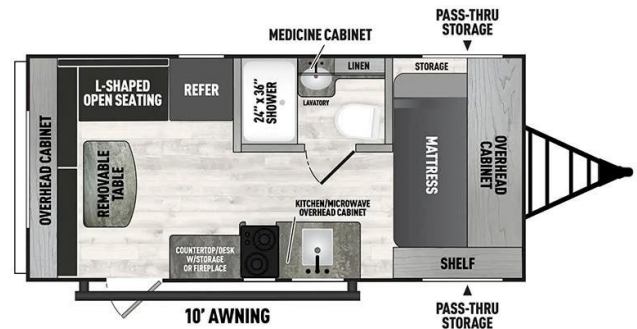

2024 COACHMEN CLIPPER 18RL

SPECIFICATIONS

Year	2024
Manufacturer	COACHMEN
Brand	CLIPPER
Model	18RL
Type	Travel Trailer
Status	PreOwned
Stock #	23849
Financing Available	✘
Warranty Available	✘
Suspension	N/A
Leveling	N/A
Exterior Length	21.5 ft.
Dry Weight	3407 lbs.
Sleeping Capacity	N/A person(s)
Interior Colour	Gray
Exterior Colour	White / Gray
Slideouts	N/A

Disclaimer: Product information, pricing and photos are as accurate as possible and are subject to change without notice.

SELLING FEATURES

Introducing the 2024 Clipper 18RL, from Coachmen. The Clipper 18RL contains everything you will need to make traveling effortless and straightforward. This travel trailer sleeps up to 2 people. Inside the Clipper 18RL, you will find a L-shaped bench dinette with removable table. Embrace the RV li...

OPTIONS & EQUIPMENT

- FRONT POWER TONGUE JACK
- SPARE TIRE
- 2 BURNER COOKTOP
- POWER AWNING
- MICROWAVE
- QUEEN BED
- BENCH DINETTE

Powered by focusRV