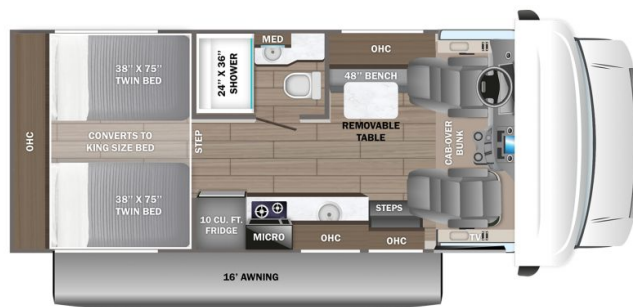

### SPECIFICATIONS

Year	2026
Manufacturer	JAYCO
Brand	REDHAWK SE
Model	22TF
Type	Motorhome
Class	C
Fuel Type	GAS
Status	New
Stock #	23841
Financing Available	✘
Warranty Available	✘
Odometer	671 kms.
VIN	1FDWE3FN3TDD05615
Chassis	N/A
Engine	N/A
Transmission	N/A
Suspension	N/A
Leveling	N/A
Exterior Length	24.8 ft.
Dry Weight	N/A lbs.
Sleeping Capacity	5 person(s)
Interior Colour	Ashbrook
Exterior Colour	White
Slideouts	N/A

### SELLING FEATURES

Introducing the 2026 Redhawk SE 22TF, made by Jayco, The Redhawk SE 22TF fits your needs and makes your journey just as enjoyable as your destination. This C class motorhome sleeps up to 5 people. The Redhawk SE 22TF rides on a Ford E-350 chassis, powered by a 325HP engine with a 6 speed Torqshif...