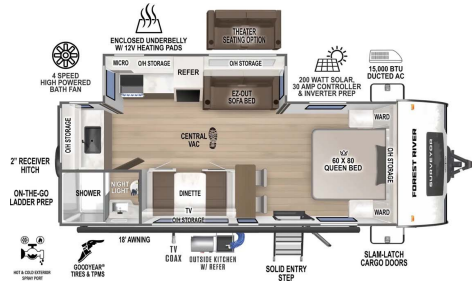

Disclaimer: Product information, pricing and photos are as accurate as possible and are subject to change without notice.

OPTIONS & EQUIPMENT

- SURVEYOR
- DESERT CANYON INTERIOR COLOR
- SURVEYOR TURN KEY PACKAGE
- DIAMOND DEALER PACKAGE
- THEATER SEATING
- PROGRAM DISCOUNT
- DEALER DISCOUNT
- DIAMOND DEALER DISCOUNT
- CANADIAN STANDARD
- MVSA
- RVIA
- DEALER PICKUP
- 400 WATTS OF SOLAR
- CENTRAL VACUUM
- AZDEL CONSTRUCTION
- HEATED AND ENCLOSED UNDERBELLY
- SOLID ENTRY STEP
- 15,000 BTU DUCTED A/C
- SLAM LATCH BAGGAGE DOORS
- 2" RECEIVER HITCH
- GOODYEAR TIRES
- TIRE PRESSURE MONITORING SYSTEM
- SLAM LATCH CARGO DOORS
- 4 SPEED HIGH POWERED BATH FAN
- OUTSIDE KITCHEN