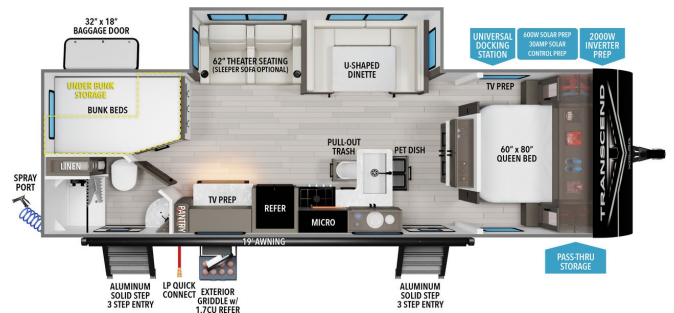

### SPECIFICATIONS

Year	2026
Manufacturer	GRAND DESIGN
Brand	TRANSCEND
Model	27DBX
Type	Travel Trailer
Status	New
Stock #	50999
Financing Available	✓
Warranty Available	Manufacturer
Suspension	N/A
Leveling	N/A
Exterior Length	31.9 ft.
Dry Weight	6722 lbs.
Sleeping Capacity	8 person(s)
Interior Colour	N/A
Exterior Colour	Aluminum
Slideouts	1

### SELLING FEATURES

Specifications and Features:

- Exterior Length: 31' 9"
- Exterior Width: 8'
- Exterior Height: 11'
- Interior Height: 6' 6"
- Dry Weight (UVW): 6,820 lbs
- Gross Vehicle Weight Rating (GVWR): 9,724 lbs
- Hitch Weight: 714 lbs
- Fresh Water Capacity: 56 gallons
- Gray Water Capacity: 78 gallon...