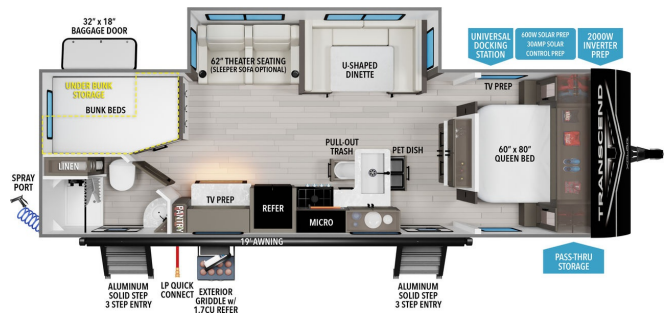

MSRP \$62,980.00

\$214 Bi-Weekly

\$0 down @ 7.99% APR for 60/240 months

(\$20,941 C.O.B.) O.A.C.

Woody's Price \$52,980.00

SPECIFICATIONS

Year	2026
Manufacturer	GRAND DESIGN
Brand	TRANSCEND
Model	27DBX
Type	Travel Trailer
Status	New
Stock #	50999
Financing Available	✓
Warranty Available	Manufacturer
Suspension	N/A
Leveling	N/A
Exterior Length	31.9 ft.
Dry Weight	6722 lbs.
Sleeping Capacity	8 person(s)
Interior Colour	N/A
Exterior Colour	Aluminum
Slideouts	1

Disclaimer: Product information, pricing and photos are as accurate as possible and are subject to change without notice.

SELLING FEATURES

Specifications and Features:

- Exterior Length: 31' 9"
- Exterior Width: 8'
- Exterior Height: 11'
- Interior Height: 6' 6"
- Dry Weight (UVW): 6,820 lbs
- Gross Vehicle Weight Rating (GVWR): 9,724 lbs
- Hitch Weight: 714 lbs
- Fresh Water Capacity: 56 gallons
- Gray Water Capacity: 78 gallon...

OPTIONS & EQUIPMENT

- RVIA SEAL
- SAFERIDE RV ROADSIDE ASSISTANCE
- OFF GRID SOLAR OPTION
- CONSTRUCTION & CONVENIENCE PACKAGE
- LIFESTYLE PACKAGE
- SOLAR PREP PACKAGE
- ELITE KITCHEN PACKAGE
- POWER & ENTERTAINMENT PACKAGE
- 4-SEASON PROTECTION PACKAGE
- LUNA
- WOODY'S VOLUME DISCOUNT
- THEATRE SEATING IPO SLEEPER SOFA
- DPU STORAGE FEE