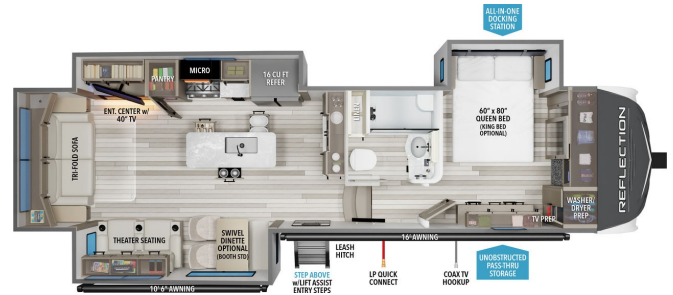

## 2026 GRAND DESIGN REFLECTION 337RLS

### SPECIFICATIONS

Year	2026
Manufacturer	GRAND DESIGN
Brand	REFLECTION
Model	337RLS
Type	Fifth Wheel
Status	New
Stock #	50998
Financing Available	✓
Warranty Available	Manufacturer
Suspension	N/A
Leveling	N/A
Exterior Length	35.7 ft.
Dry Weight	11200 lbs.
Sleeping Capacity	5 person(s)
Interior Colour	COLLINS
Exterior Colour	Fiberglass
Slideouts	3

### SELLING FEATURES

Specifications and Features:

- Exterior Length: 35 feet 7 inches
- Exterior Width: 8 feet
- Exterior Height: 12 feet 6 inches
- Dry Weight (UVW): 11,200 lbs
- Gross Vehicle Weight Rating (GVWR): 13,995 lbs
- Hitch Weight: 2,300 lbs
- Fresh Water Capacity: 74 gallons
- Gray Water Capacity: 87 ...