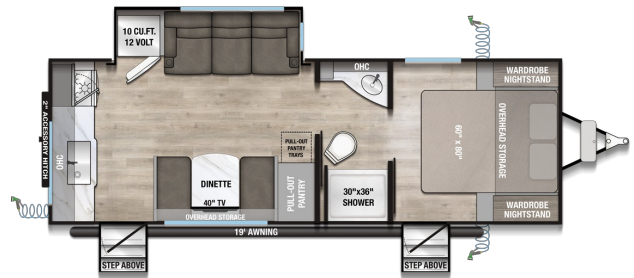

### SPECIFICATIONS

Year	2026
Manufacturer	ALLIANCE RV
Brand	DELTA
Model	RK234
Type	Travel Trailer
Status	New
Stock #	50996
Financing Available	✓
Warranty Available	Manufacturer
Suspension	N/A
Leveling	N/A
Exterior Length	27.1 ft.
Dry Weight	5600 lbs.
Sleeping Capacity	4 person(s)
Interior Colour	N/A
Exterior Colour	N/A
Slideouts	1