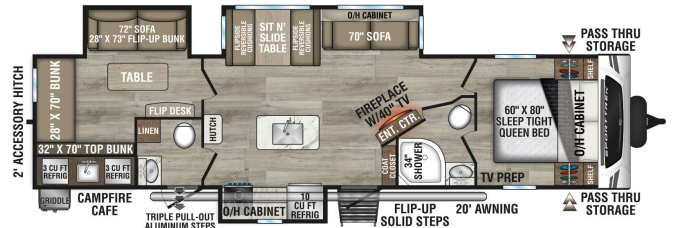

2026 VENTURE SPORTTREK LIGHTWEIGHT ST333VIK

$68,595.00

Originally $89,995.00

SPECIFICATIONS

Year	2026
Manufacturer	VENTURE
Brand	SPORTTREK LIGHTWEIGHT
Model	ST333VIK
Type	Travel Trailer
Status	New
Stock #	850862
Financing Available	✓
Warranty Available	✓
Suspension	N/A
Leveling	Electric
Exterior Length	37.0 ft.
Dry Weight	7780 lbs.
Sleeping Capacity	12 person(s)
Interior Colour	N/A
Exterior Colour	N/A
Slideouts	3

Disclaimer: Product information, pricing and photos are as accurate as possible and are subject to change without notice.

SELLING FEATURES

NO HIDDEN FEES TAXES AND LICENSING ARE EXTRA

Promo rates as low as 6.50%

2026 VENTURE SPORTTREK LIGHTWEIGHT ST301VTQ UVW (Unloaded Vehicle Weight)* 8,800 Dry Hitch Weight* 1,020 Dry Axle Weight* 7,780 CCC (Cargo Carrying Capacity) 1,940 GVWR 10,740 Interior Height 82" Exterior Height (with A/...

Powered by focusRV