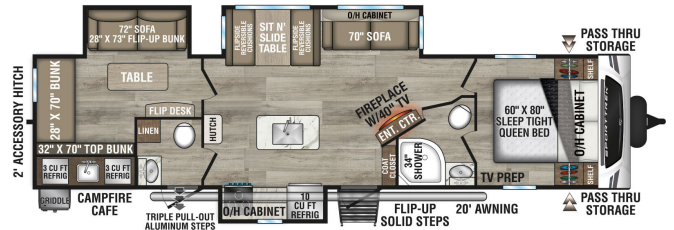

2026 VENTURE SPORTTREK LIGHTWEIGHT ST333VIK

$68,595.00

Originally $89,995.00

SPECIFICATIONS

Year	2026
Manufacturer	VENTURE
Brand	SPORTTREK LIGHTWEIGHT
Model	ST333VIK
Type	Travel Trailer
Status	New
Stock #	850862
Financing Available	✓
Warranty Available	✓
Suspension	N/A
Leveling	Electric
Exterior Length	37.0 ft.
Dry Weight	7780 lbs.
Sleeping Capacity	12 person(s)
Interior Colour	N/A
Exterior Colour	N/A
Slideouts	3

Disclaimer: Product information, pricing and photos are as accurate as possible and are subject to change without notice.

SELLING FEATURES

NO HIDDEN FEES TAXES AND LICENSING ARE EXTRA

Promo rates as low as 6.49%

2026 VENTURE SPORTTREK LIGHTWEIGHT ST301VTQ UVW (Unloaded Vehicle Weight)* 8,800 Dry Hitch Weight* 1,020 Dry Axle Weight* 7,780 CCC (Cargo Carrying Capacity) 1,940 GVWR 10,740 Interior Height 82" Exterior Height (with A/...

Powered by focusRV