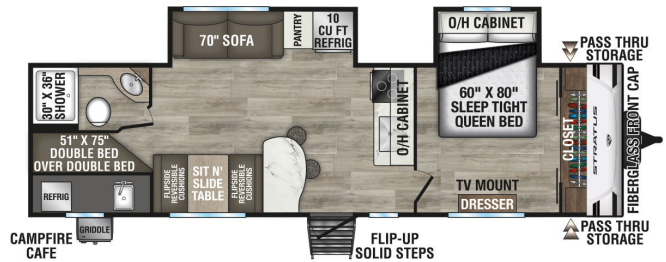

2026 VENTURE Stratus Ultra-Lite SR302VBH

$58,995.00

Originally $72,995.00

SPECIFICATIONS

Year	2026
Manufacturer	VENTURE
Brand	Stratus Ultra-Lite
Model	SR302VBH
Type	Travel Trailer
Status	New
Stock #	3022026
Financing Available	✓
Warranty Available	✓
Suspension	N/A
Leveling	Electric
Exterior Length	33.0 ft.
Dry Weight	6370 lbs.
Sleeping Capacity	10 person(s)
Interior Colour	N/A
Exterior Colour	N/A
Slideouts	2

Disclaimer: Product information, pricing and photos are as accurate as possible and are subject to change without notice.

SELLING FEATURES

NO HIDDEN FEES TAXES AND LICENSING ARE EXTRA
Promo rates as low as 6.49%

UVW (Unloaded Vehicle Weight)* 7,350 Dry Hitch Weight* 980 Dry Axle Weight* 6,370 CCC (Cargo Carrying Capacity) 1,940 GVWR 9,290 Interior Height 78" Exterior Height (with A/C) 11' Exterior Width 96" Exterior Length** 33'...

Powered by focusRV