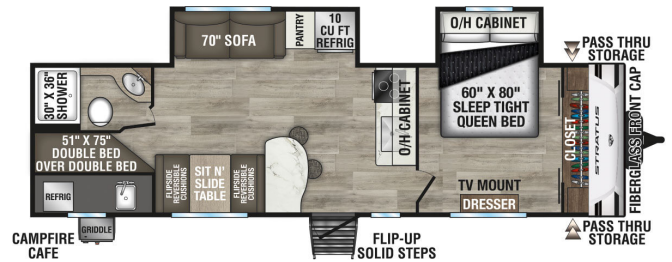

2026 VENTURE Stratus Ultra-Lite SR302VBH

$58,995.00

Originally $72,995.00

SPECIFICATIONS

Year	2026
Manufacturer	VENTURE
Brand	Stratus Ultra-Lite
Model	SR302VBH
Type	Travel Trailer
Status	New
Stock #	3022026
Financing Available	✓
Warranty Available	✓
Suspension	N/A
Leveling	Electric
Exterior Length	33.0 ft.
Dry Weight	6370 lbs.
Sleeping Capacity	10 person(s)
Interior Colour	N/A
Exterior Colour	N/A
Slideouts	2

Disclaimer: Product information, pricing and photos are as accurate as possible and are subject to change without notice.

SELLING FEATURES

NO HIDDEN FEES TAXES AND LICENSING ARE EXTRA
Promo rates as low as 6.49%

UVW (Unloaded Vehicle Weight)* 7,350 Dry Hitch Weight* 980 Dry Axle Weight* 6,370 CCC (Cargo Carrying Capacity) 1,940 GVWR 9,290 Interior Height 78" Exterior Height (with A/C) 11' Exterior Width 96" Exterior Length** 33'...

Powered by focusRV