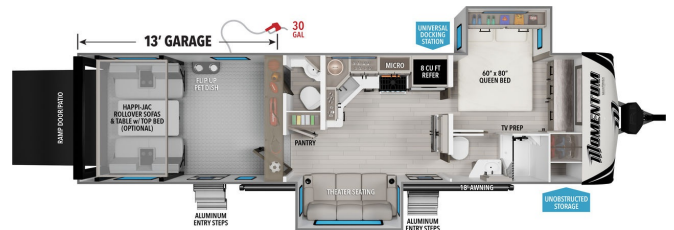

Woody's Price

2026 GRAND DESIGN MOMENTUM G-CLASS 31G

SPECIFICATIONS

Year	2026
Manufacturer	GRAND DESIGN
Brand	MOMENTUM G-CLASS
Model	31G
Type	Toy Hauler
Status	New
Stock #	50954
Financing Available	✓
Warranty Available	Manufacturer
Suspension	N/A
Leveling	N/A
Exterior Length	35.1 ft.
Dry Weight	8975 lbs.
Sleeping Capacity	4 person(s)
Interior Colour	DUSK
Exterior Colour	Fiberglass
Slideouts	2

Disclaimer: Product information, pricing and photos are as accurate as possible and are subject to change without notice.

SELLING FEATURES

Specifications and Features:

- Exterior Height: 12' 4"
- Interior Height: 7' 7"
- Exterior Width: 8' 5"
- Exterior Width (with slide out): 14' 4"
- Fresh Water Capacity: 90 gallons
- Gray Water Capacity: 37 gallons
- Black Water Capacity: 76 gallons
- Propane Tanks: 2 (20 lbs each)
- Fuel Cap...

OPTIONS & EQUIPMENT

- LUXURY INTERIOR PACKAGE
- EXTERIOR PACKAGE
- GARAGE/CARGO PACKAGE
- INSULATION PACKAGE
- HAPPI-JAC ELECTRIC BUNK SYSTEM W/FOLDING SOFA
- A/C W/RACE TRACK DUCTING
- ROCKFORD FOSGATE STAGE 1 STEREO-500WATTS, INT/EXT SPEAKERS W/10" POWERED SUB
- UNDERUNIT LED LIGHT KIT
- GOOD YEAR TIRES
- 8CU. FT. 12V REFER
- OMNI CONNECT - SATELLITE, CELL AND WIFI PREP
- SAFE RIDE RV ROADSIDE ASSISTANCE
- RVIA SEAL
- 6K WATT GENERATOR
- 2ND A/C 15K BTU

- REAR ALUMINUM DECK SYSTEM W/ REAR POWER AWNING
- GEN 11 3 SEASON DOOR W/ SLIDING WINDOWS
- SOLAR ½ PACKAGE, DUAL 300W PANELS, 2000W INVERTER, 50AMP CONTROLLER
- DEALER DISCOUNT

Powered by focusRV