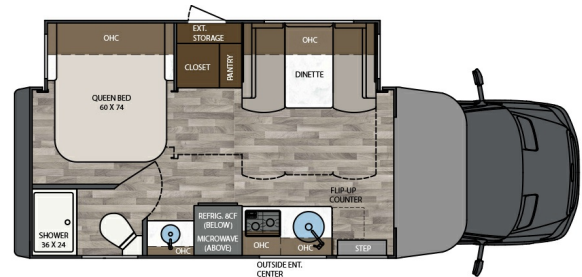

### SPECIFICATIONS

Year	2026
Manufacturer	RENEGADE
Brand	VIENNA
Model	25FWS
Type	Motorhome
Class	C
Fuel Type	Diesel
Status	New
Stock #	50941
Financing Available	✓
Warranty Available	Manufacturer
Odometer	0 kms.
VIN	W1X9N33Y8SN336870
Chassis	Mercedes-Benz Sprinter 4500
Engine	2.0L 4-cylinder turbo
Transmission	N/A
Suspension	N/A
Leveling	N/A
Exterior Length	25.6 ft.
Dry Weight	N/A lbs.
Sleeping Capacity	N/A person(s)
Interior Colour	ESSENCE WHITE
Exterior Colour	N/A
Slideouts	N/A