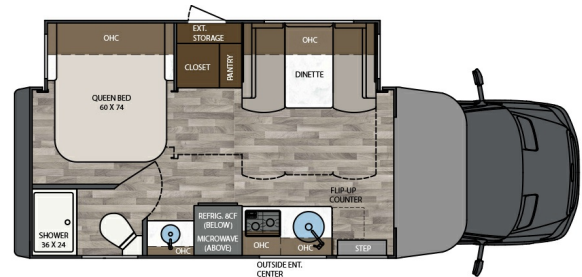

Disclaimer: Product information, pricing and photos are as accurate as possible and are subject to change without notice.

OPTIONS & EQUIPMENT

- HI GLOSS CABINETS
- DIAMOND SHIELD
- CAB TABLE
- CSA
- OLYMPIA
- ESSENCE WHITE CABINET FINISH
- TITAN EXTREME
- SARLINK
- POWERED THEATRE SEATING
- BLACK WHEELS AN CHROME BAGGAGE HANDLES