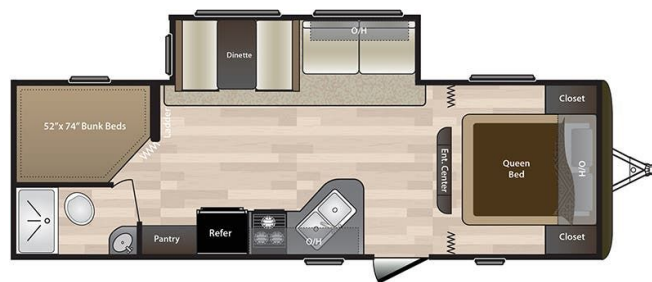

2019 KEYSTONE HIDEOUT LHS 262LHS

SPECIFICATIONS

Year	2019
Manufacturer	KEYSTONE
Brand	HIDEOUT LHS
Model	262LHS
Type	Travel Trailer
Status	PreOwned
Stock #	23795
Financing Available	✘
Warranty Available	✘
Suspension	N/A
Leveling	N/A
Exterior Length	30.0 ft.
Dry Weight	5762 lbs.
Sleeping Capacity	10 person(s)
Interior Colour	Brown
Exterior Colour	Brown / White
Slideouts	1

Disclaimer: Product information, pricing and photos are as accurate as possible and are subject to change without notice.

SELLING FEATURES

Introducing the 2019 Hideout LHS 26LHS, from Keystone. The Hideout LHS 26LHS provides a great way to introduce your family to the RV lifestyle. This travel trailer sleeps up to 10 people. Inside the Hideout LHS 26LHS, you will find a four bench dinette that converts into a bed providing additional...

OPTIONS & EQUIPMENT

- FRONT POWER TONGUE JACK
- SPARE TIRE
- JACK-KNIFE SOFA
- FOUR SEAT BENCH DINETTE
- BUNK BEDS
- 3-BURNER STOVE TOP
- MICROWAVE
- OVEN
- POWERAWNING
- QUEEN BED

Powered by focusRV