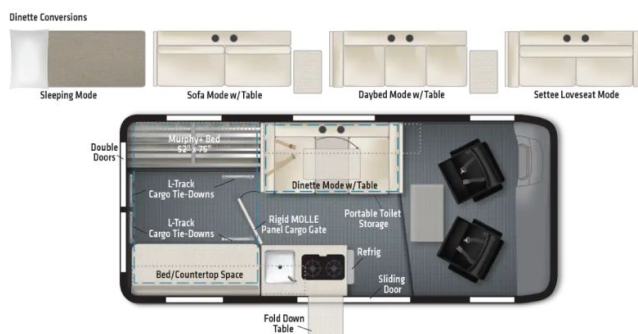

SPECIAL UNIT

2025 WINNEBAGO SOLIS POCKET 36A

SPECIFICATIONS

Year	2025
Manufacturer	WINNEBAGO
Brand	SOLIS POCKET
Model	36A
Type	Motorhome
Class	B
Fuel Type	GAS
Status	New
Stock #	23785
Financing Available	✘
Warranty Available	✘
Odometer	1700 kms.
VIN	3C6LRVCG1RE137372
Chassis	N/A
Engine	N/A
Transmission	N/A
Suspension	N/A
Leveling	N/A
Exterior Length	17.9 ft.
Dry Weight	6443 lbs.
Sleeping Capacity	3 person(s)
Interior Colour	Nomad / Natural / Weathered Teak 2
Exterior Colour	Bright White
Slideouts	N/A

Disclaimer: Product information, pricing and photos are as accurate as possible and are subject to change without notice.

SELLING FEATURES

Introducing the 2025 Solis Pocket 36A, from Winnebago. The Solis Pocket 36A lets you pursue outdoor adventures of all kinds. This B class motorhome sleeps up to 2 people. The Solis Pocket 36A rides on a Ram ProMaster chassis, powered by a 280HP 3.6L V6 gas engine with a 9-speed automatic transmis...

OPTIONS & EQUIPMENT

- CANADIAN HOUSING & MOTOR VEHICLE STANDARDS
- CANADIAN CHASSIS
- NOMAD / NATURAL / WEATHERED TEAK II
- RAM 8900# GVWR 136 WB GAS
- BRIGHT WHITE