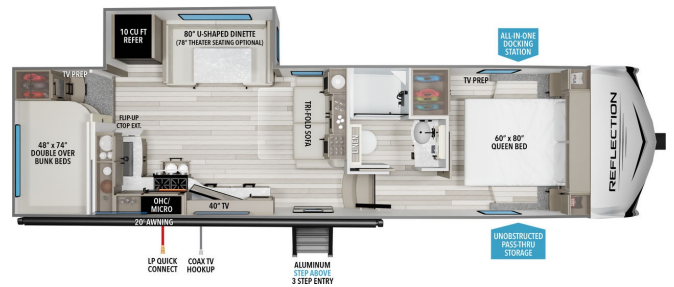

## 2026 GRAND DESIGN REFLECTION 100 27BH

### SPECIFICATIONS

Year	2026
Manufacturer	GRAND DESIGN
Brand	REFLECTION 100
Model	27BH
Type	Fifth Wheel
Status	New
Stock #	50924
Financing Available	✓
Warranty Available	Manufacturer
Suspension	N/A
Leveling	N/A
Exterior Length	29.1 ft.
Dry Weight	8200 lbs.
Sleeping Capacity	10 person(s)
Interior Colour	COLLINS
Exterior Colour	Fiberglass
Slideouts	1

### SELLING FEATURES

Specifications and Features:

- Exterior Height: 12' 3"
- Exterior Width: 8'
- Interior Height: N/A
- Hitch Weight: 1,280 lbs
- Unloaded Vehicle Weight (UVW): 8,200 lbs
- Gross Vehicle Weight Rating (GVWR): 10,195 lbs
- Fresh Water Capacity: 55 gallons
- Gray Water Capacity: 78 gallons
- Black...