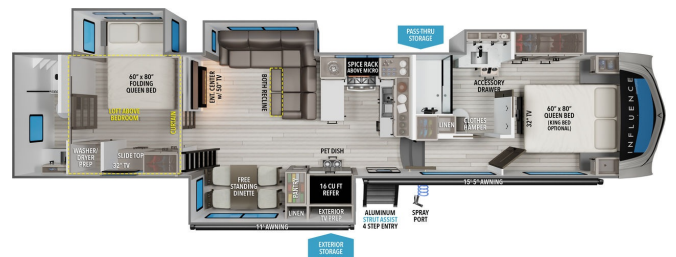

MSRP \$176,980.00

Woody's Price

2026 GRAND DESIGN INFLUENCE 3804DS

SPECIFICATIONS

Year	2026
Manufacturer	GRAND DESIGN
Brand	INFLUENCE
Model	3804DS
Type	Fifth Wheel
Status	New
Stock #	50918
Financing Available	✓
Warranty Available	Manufacturer
Suspension	N/A
Leveling	N/A
Exterior Length	42.6 ft.
Dry Weight	14603 lbs.
Sleeping Capacity	7 person(s)
Interior Colour	HAVEN
Exterior Colour	Fiberglass
Slideouts	4

Disclaimer: Product information, pricing and photos are as accurate as possible and are subject to change without notice.

SELLING FEATURES

Specifications and Features:

- Exterior Dimensions:
 - Length: 42 ft 6 in
 - Width: 8 ft 5 in
 - Height: 13 ft 5 in
 - Interior Height: 8 ft 5 in
- Weights:
 - Dry Weight: 14,603 lbs
 - GVWR: 16,800 lbs
 - Hitch Weight: 2,911 lbs
- Capacities:
 - Fresh Wate...