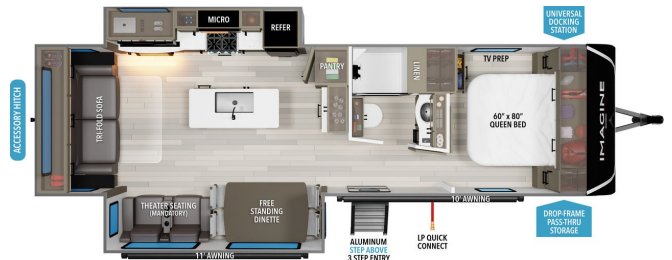

2026 GRAND DESIGN IMAGINE 2970RL

MSRP \$92,980.00

\$320 Bi-Weekly

\$0 down @ 7.99% APR for 60/240 months

(\$31,217 C.O.B.) O.A.C.

Woody's Price \$78,980.00

SPECIFICATIONS

Year	2026
Manufacturer	GRAND DESIGN
Brand	IMAGINE
Model	2970RL
Type	Travel Trailer
Status	New
Stock #	50915
Financing Available	✓
Warranty Available	Manufacturer
Suspension	N/A
Leveling	N/A
Exterior Length	34.2 ft.
Dry Weight	7880 lbs.
Sleeping Capacity	6 person(s)
Interior Colour	BRYNLEE TEAK
Exterior Colour	Fiberglass
Slideouts	2

Disclaimer: Product information, pricing and photos are as accurate as possible and are subject to change without notice.

SELLING FEATURES

Specifications and Features:

- Exterior Length: 34 feet 2 inches
- Exterior Width: 8 feet
- Exterior Height: 11 feet 3 inches
- Interior Height: 6 feet 9 inches
- Dry Weight: 7,880 lbs
- GVWR: 8,995 lbs
- Hitch Weight: 809 lbs
- Fresh Water Capacity: 45 gallons
- Gray Water Capacity: 90 gallo...