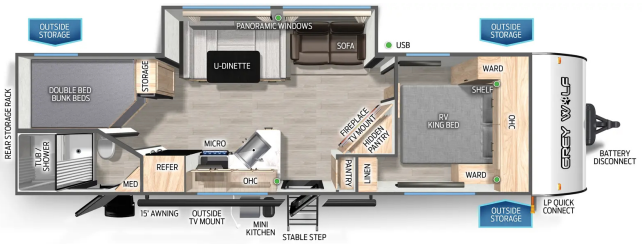

SPECIAL UNIT

\$43,995.00

Originally \$47,995

\$216 Bi-Weekly

2026 FOREST RIVER CHEROKEE GREY WOLF 26KF

SPECIFICATIONS

Year	2026
Manufacturer	FOREST RIVER
Brand	CHEROKEE GREY WOLF
Model	26KF
Type	Travel Trailer
Status	New
Stock #	P3154
Financing Available	✓
Warranty Available	✓
Suspension	N/A
Leveling	N/A
Exterior Length	32.0 ft.
Dry Weight	6583 lbs.
Sleeping Capacity	10 person(s)
Interior Colour	N/A
Exterior Colour	N/A
Slideouts	1

Disclaimer: Product information, pricing and photos are as accurate as possible and are subject to change without notice.

SELLING FEATURES

- Hitch Weight 830 lb
- GVWR 7,830 lb.
- UVW 6,583 lb.
- CCC 1,247 lb.
- Exterior Length 32' 9"
- Exterior Height 10' 5"
- Exterior Width 96"
- Fresh Water 52 gal
- Gray Water 38 gal
- Black Water 38 gal
- Awning Size 9'