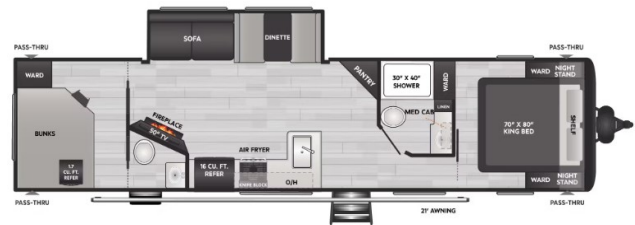

ON ORDER UNIT

2027 KEYSTONE COLEMAN LANTERN 32BHS

SPECIFICATIONS

Year	2027
Manufacturer	KEYSTONE
Brand	COLEMAN LANTERN
Model	32BHS
Type	Travel Trailer
Status	New
Stock #	T098786
Suspension	N/A
Leveling	N/A
Exterior Length	36.9 ft.
Dry Weight	7640 lbs.
Sleeping Capacity	8 person(s)
Interior Colour	N/A
Exterior Colour	Aluminum
Slideouts	1

Disclaimer: Product information, pricing and photos are as accurate as possible and are subject to change without notice.

SELLING FEATURES

Specifications and Features:

- Exterior Length: 36 ft 11 in
- Exterior Height: 11 ft 2 in
- Dry Weight: 7,640 lbs
- Gross Vehicle Weight Rating (GVWR): 9,500 lbs
- Hitch Weight: 1,282 lbs
- Sleeping Capacity: 8
- Number of Slideouts: 1
- Fresh Water Tank Capacity: 54 gallons
- Gray Water Tank...