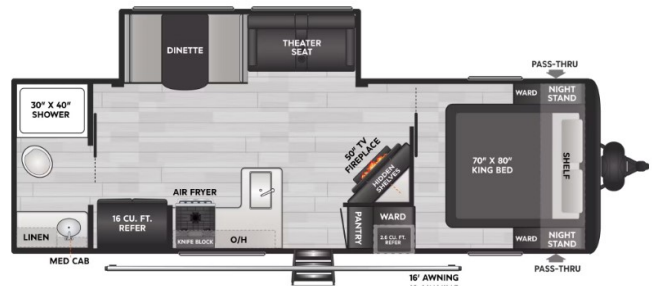

2026 KEYSTONE COLEMAN LANTERN 25RBS

\$40,995.00

Originally \$51,910.00

SPECIFICATIONS

Year	2026
Manufacturer	KEYSTONE
Brand	COLEMAN LANTERN
Model	25RBS
Type	Travel Trailer
Status	New
Stock #	N931515
Suspension	N/A
Leveling	N/A
Exterior Length	29.9 ft.
Dry Weight	6482 lbs.
Sleeping Capacity	4 person(s)
Interior Colour	N/A
Exterior Colour	N/A
Slideouts	1