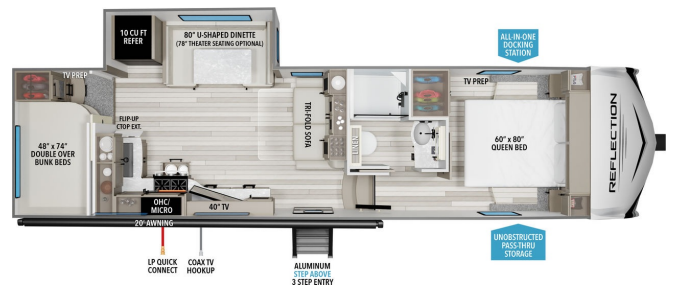

MSRP \$83,980.00

\$283 Bi-Weekly

\$0 down @ 7.99% APR for 60/240 months

(\$27,660 C.O.B.) O.A.C.

Woody's Price \$69,980.00

SPECIFICATIONS

Year	2026
Manufacturer	GRAND DESIGN
Brand	REFLECTION 100
Model	27BH
Type	Fifth Wheel
Status	New
Stock #	50899
Financing Available	✓
Warranty Available	Manufacturer
Suspension	N/A
Leveling	N/A
Exterior Length	32.3 ft.
Dry Weight	8200 lbs.
Sleeping Capacity	10 person(s)
Interior Colour	COLLINS
Exterior Colour	Fiberglass
Slideouts	1

Disclaimer: Product information, pricing and photos are as accurate as possible and are subject to change without notice.

SELLING FEATURES

Specifications and Features:

- Exterior Height: 12' 3"
- Exterior Width: 8'
- Interior Height: N/A
- Hitch Weight: 1,280 lbs
- Unloaded Vehicle Weight (UVW): 8,200 lbs
- Gross Vehicle Weight Rating (GVWR): 10,195 lbs
- Fresh Water Capacity: 55 gallons
- Gray Water Capacity: 78 gallons
- Black...