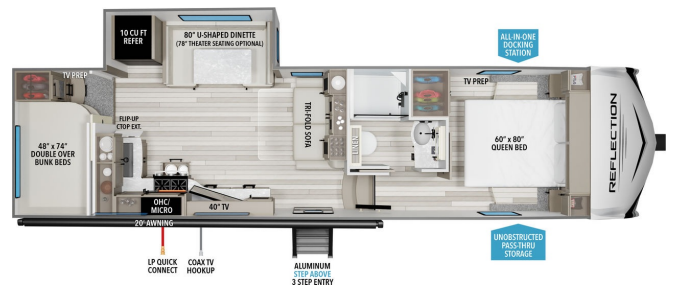

MSRP \$83,980.00

\$295 Bi-Weekly

\$0 down @ 7.99% APR for 60/240 months

(\$28,846 C.O.B.) O.A.C.

Woody's Price \$72,980.00

SPECIFICATIONS

Year	2026
Manufacturer	GRAND DESIGN
Brand	REFLECTION 100
Model	27BH
Type	Fifth Wheel
Status	New
Stock #	50899
Financing Available	✓
Warranty Available	Manufacturer
Suspension	N/A
Leveling	N/A
Exterior Length	32.3 ft.
Dry Weight	8200 lbs.
Sleeping Capacity	10 person(s)
Interior Colour	COLLINS
Exterior Colour	Fiberglass
Slideouts	1

Disclaimer: Product information, pricing and photos are as accurate as possible and are subject to change without notice.

SELLING FEATURES

Specifications and Features:

- Exterior Height: 12' 3"
- Exterior Width: 8'
- Interior Height: N/A
- Hitch Weight: 1,280 lbs
- Unloaded Vehicle Weight (UVW): 8,200 lbs
- Gross Vehicle Weight Rating (GVWR): 10,195 lbs
- Fresh Water Capacity: 55 gallons
- Gray Water Capacity: 78 gallons
- Black...