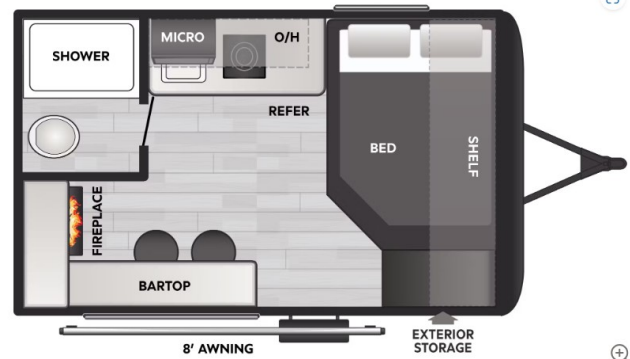

SPECIAL UNIT

\$16,995.00

Originally \$18,995

2026 KEYSTONE COLEMAN 13R

SPECIFICATIONS

Year	2026
Manufacturer	KEYSTONE
Brand	COLEMAN
Model	13R
Type	Travel Trailer
Status	New
Stock #	N930784
Suspension	N/A
Leveling	N/A
Exterior Length	15.9 ft.
Dry Weight	2408 lbs.
Sleeping Capacity	2 person(s)
Interior Colour	N/A
Exterior Colour	Aluminum
Slideouts	N/A

Disclaimer: Product information, pricing and photos are as accurate as possible and are subject to change without notice.

SELLING FEATURES

Specifications and Features:

- Exterior Length: 15 ft 11 in
- Exterior Height: 9 ft 10 in
- Interior Height: 6 ft 6 in
- Dry Weight: 2,408 lbs
- Gross Vehicle Weight Rating (GVWR): 3,500 lbs
- Hitch Weight: 316 lbs
- Fresh Water Capacity: 28 gallons
- Gray Water Capacity: 34 gallons
- Black W...