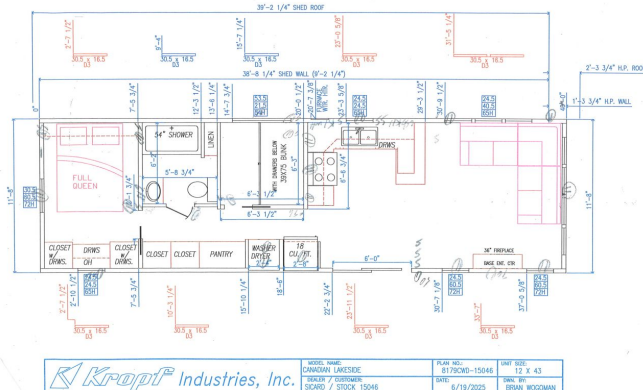

\$611 Bi-Weekly

SPECIFICATIONS

Year	2026
Manufacturer	KROPF
Brand	CANADIAN LAKESIDE
Model	8179CWD
Type	Park Model
Status	New
Stock #	23762
Financing Available	✘
Warranty Available	✘
Suspension	N/A
Leveling	N/A
Exterior Length	43.0 ft.
Dry Weight	N/A lbs.
Sleeping Capacity	5 person(s)
Interior Colour	Mandalay Linen / Black Vasa
Exterior Colour	Lighthouse Red
Slideouts	N/A

Disclaimer: Product information, pricing and photos are as accurate as possible and are subject to change without notice.

SELLING FEATURES

Introducing the 2026 Lakeside 8179CWD, from Kropf. The Lakeside 8179CWD has plenty of interior living space. This park model home sleeps up to 5 people. Inside the Lakeside 8179CWD, you will find a mid bunk room as well as a spacious kitchen. All Lakesides come with a 1 year manufacturer warranty...