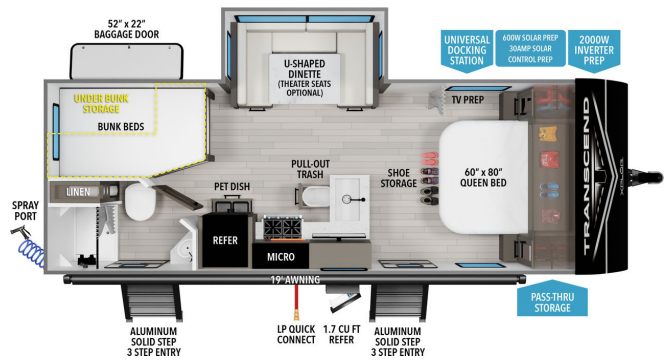

### SPECIFICATIONS

Year	2026
Manufacturer	GRAND DESIGN
Brand	TRANSCEND
Model	23BHX
Type	Travel Trailer
Status	New
Stock #	50882
Financing Available	✓
Warranty Available	Manufacturer
Suspension	N/A
Leveling	N/A
Exterior Length	26.1 ft.
Dry Weight	5580 lbs.
Sleeping Capacity	8 person(s)
Interior Colour	LUNA
Exterior Colour	Aluminum
Slideouts	1

### SELLING FEATURES

Specifications and Features:

- Exterior Height: 11'
- Exterior Width: 8'
- Interior Height: 6' 6"
- Furnace: 35,000 BTU
- Air Conditioner: 13,500 BTU
- Water Heater: 6 Gal. Gas/Electric
- Refrigerator: 10 cu. ft. 12V
- Cooktop Burners: 3
- Shower Size: 24" x 32"
- Number of Awnings: 1
- Awnin...