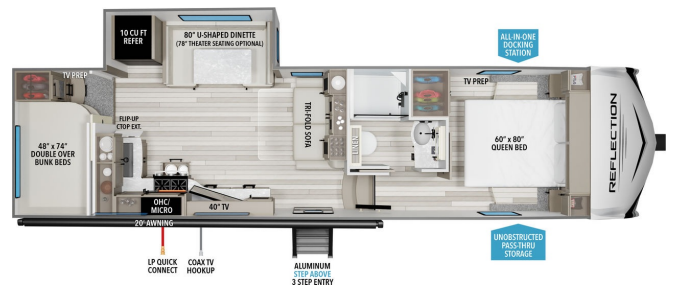

MSRP \$85,980.00

\$283 Bi-Weekly

\$0 down @ 7.99% APR for 60/240 months

(\$27,660 C.O.B.) O.A.C.

Woody's Price \$69,980.00

SPECIFICATIONS

Year	2026
Manufacturer	GRAND DESIGN
Brand	REFLECTION 100
Model	27BH
Type	Fifth Wheel
Status	New
Stock #	50870
Financing Available	✓
Warranty Available	Manufacturer
Suspension	N/A
Leveling	N/A
Exterior Length	32.3 ft.
Dry Weight	8038 lbs.
Sleeping Capacity	10 person(s)
Interior Colour	COLLINS
Exterior Colour	Fiberglass
Slideouts	1

Disclaimer: Product information, pricing and photos are as accurate as possible and are subject to change without notice.

SELLING FEATURES

Specifications and Features:

- Exterior Height: 12' 3"
- Exterior Width: 8'
- Interior Height: N/A
- Hitch Weight: 1,280 lbs
- Unloaded Vehicle Weight (UVW): 8,200 lbs
- Gross Vehicle Weight Rating (GVWR): 10,195 lbs
- Fresh Water Capacity: 55 gallons
- Gray Water Capacity: 78 gallons
- Black...