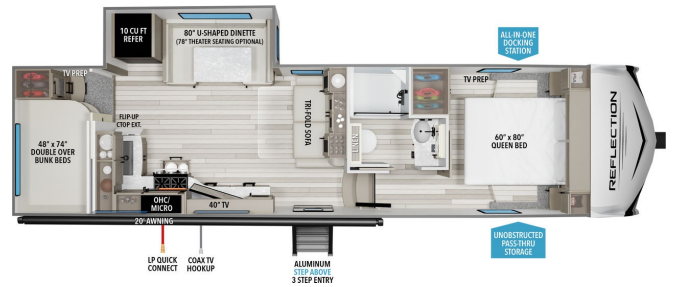

MSRP \$85,980.00

\$299 Bi-Weekly

\$0 down @ 7.99% APR for 60/240 months

(\$29,241 C.O.B.) O.A.C.

Woody's Price \$73,980.00

SPECIFICATIONS

Year	2026
Manufacturer	GRAND DESIGN
Brand	REFLECTION 100
Model	27BH
Type	Fifth Wheel
Status	New
Stock #	50870
Financing Available	✓
Warranty Available	Manufacturer
Suspension	N/A
Leveling	N/A
Exterior Length	32.3 ft.
Dry Weight	8038 lbs.
Sleeping Capacity	10 person(s)
Interior Colour	COLLINS
Exterior Colour	Fiberglass
Slideouts	1

Disclaimer: Product information, pricing and photos are as accurate as possible and are subject to change without notice.

SELLING FEATURES

Specifications and Features:

- Exterior Height: 12' 3"
- Exterior Width: 8'
- Interior Height: N/A
- Hitch Weight: 1,280 lbs
- Unloaded Vehicle Weight (UVW): 8,200 lbs
- Gross Vehicle Weight Rating (GVWR): 10,195 lbs
- Fresh Water Capacity: 55 gallons
- Gray Water Capacity: 78 gallons
- Black...