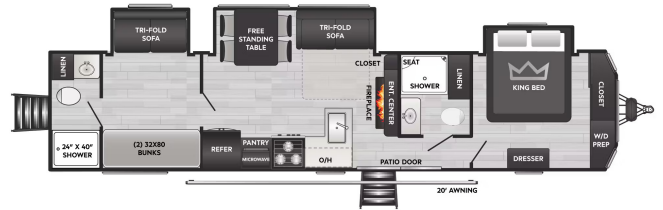

CLEARANCE UNIT

\$59,995.00

2025 KEYSTONE HIDEOUT 38BHT

SPECIFICATIONS

Year	2025
Manufacturer	KEYSTONE
Brand	HIDEOUT
Model	38BHT
Type	Park Model
Status	New
Stock #	TV502301
Financing Available	✓
Suspension	N/A
Leveling	N/A
Exterior Length	42.1 ft.
Dry Weight	10540 lbs.
Sleeping Capacity	7 person(s)
Interior Colour	N/A
Exterior Colour	N/A
Slideouts	3