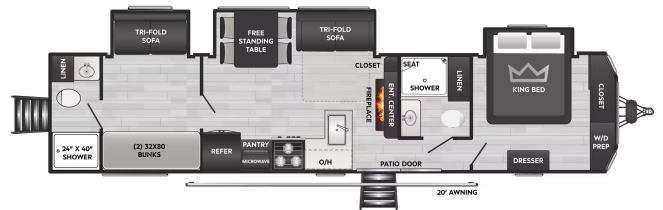

CLEARANCE UNIT

\$58,995.00

2026 KEYSTONE HIDEOUT 38BHT

SPECIFICATIONS

Year	2026
Manufacturer	KEYSTONE
Brand	HIDEOUT
Model	38BHT
Type	Park Model
Status	New
Stock #	TV502301
Financing Available	✓
Suspension	N/A
Leveling	N/A
Exterior Length	42.1 ft.
Dry Weight	10540 lbs.
Sleeping Capacity	7 person(s)
Interior Colour	N/A
Exterior Colour	N/A
Slideouts	3