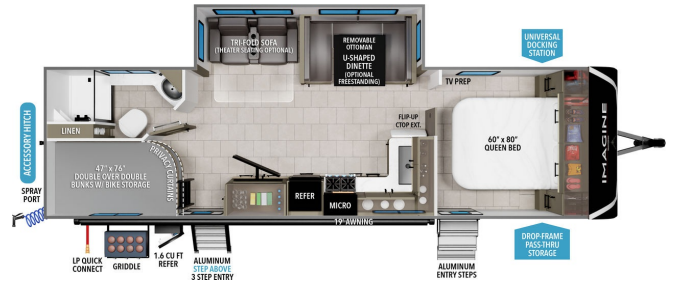

### SPECIFICATIONS

Year	2026
Manufacturer	GRAND DESIGN
Brand	IMAGINE
Model	2800BH
Type	Travel Trailer
Status	New
Stock #	50861
Financing Available	✓
Warranty Available	Manufacturer
Suspension	N/A
Leveling	N/A
Exterior Length	32.0 ft.
Dry Weight	7146 lbs.
Sleeping Capacity	10 person(s)
Interior Colour	N/A
Exterior Colour	Fiberglass
Slideouts	1

### SELLING FEATURES

Specifications and Features:

- Exterior Length: 32 ft
- Exterior Width: 8 ft
- Exterior Height: 11 ft 2 in
- Interior Height: 6 ft 9 in
- Dry Weight: 6,996 lbs
- GVWR: 8,495 lbs
- Hitch Weight: 729 lbs
- Fresh Water Capacity: 45 gallons
- Gray Water Capacity: 82 gallons
- Black Water Capacity...