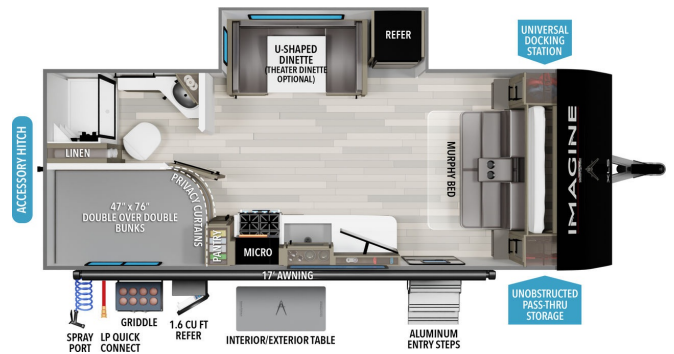

WOODY'S RV WORLD EDMONTON

webleads@woodysrv.edmonton.dsmmessage.com 1-800-798-3380
14510 Mark Messier Trail NW, Edmonton, AB T6V 1H5
Local 1-780-455-3380 | Fax 1-780-455-3037 | <https://www.woodysrv.com/>

MSRP $62,980.00
Woody's Price

2026 GRAND DESIGN IMAGINE XLS 21MBE

SPECIFICATIONS

Year	2026
Manufacturer	GRAND DESIGN
Brand	IMAGINE XLS
Model	21MBE
Type	Travel Trailer
Status	New
Stock #	50860
Financing Available	✓
Warranty Available	Manufacturer
Suspension	N/A
Leveling	N/A
Exterior Length	24.1 ft.
Dry Weight	5334 lbs.
Sleeping Capacity	7 person(s)
Interior Colour	BRYNLEE TEAK
Exterior Colour	Gel Coated Fiberglass
Slideouts	1

Disclaimer: Product information, pricing and photos are as accurate as possible and are subject to change without notice.

SELLING FEATURES

Specifications and Features:

- Exterior Length: 24 ft 11 in
- Exterior Width: 8 ft
- Exterior Height: 10 ft 5 in
- Interior Height: 6 ft 6 in
- Dry Weight: 5,334 lbs
- GVWR: 6,395 lbs
- Hitch Weight: 594 lbs
- Fresh Water Capacity: 37 gallons
- Gray Water Capacity: 45 gallons
- Black Water Ca...

OPTIONS & EQUIPMENT

- RVIA SEAL
- SAFERIDE RV ROADSIDE ASSISTANCE
- GOODYEAR TIRES
- SOLAR PACKAGE
- FOUR SEASON PROTECTION PACKAGE
- ULTIMATE POWER PACKAGE
- PEACE OF MIND PACKAGE
- WOODY'S VOLUME DISCOUNT
- BOOTH DINETTE

Powered by focusRV