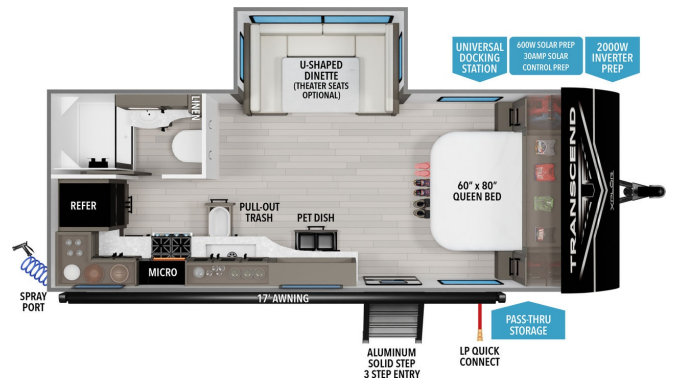

### SPECIFICATIONS

Year	2026
Manufacturer	GRAND DESIGN
Brand	TRANSCEND
Model	20MKX
Type	Travel Trailer
Status	New
Stock #	50859
Financing Available	✓
Warranty Available	Manufacturer
Suspension	N/A
Leveling	N/A
Exterior Length	25.0 ft.
Dry Weight	5397 lbs.
Sleeping Capacity	4 person(s)
Interior Colour	LUNA
Exterior Colour	Aluminum
Slideouts	1

### SELLING FEATURES

Specifications and Features:

- Exterior Length: 24' 11"
- Exterior Width: 8'
- Exterior Height: 11'
- Interior Height: 6' 6"
- Dry Weight (UVW): 5,397 lbs
- Gross Vehicle Weight Rating (GVWR): 6,995 lbs
- Hitch Weight: 517 lbs
- Fresh Water Capacity: 56 gallons
- Gray Water Capacity: 39 gallo...