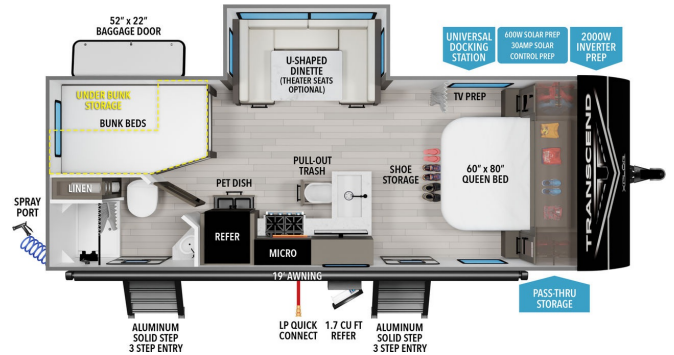

### SPECIFICATIONS

Year	2026
Manufacturer	GRAND DESIGN
Brand	TRANSCEND
Model	23BHX
Type	Travel Trailer
Status	New
Stock #	50858
Financing Available	✓
Warranty Available	Manufacturer
Suspension	N/A
Leveling	N/A
Exterior Length	26.1 ft.
Dry Weight	5580 lbs.
Sleeping Capacity	7 person(s)
Interior Colour	LUNA
Exterior Colour	Aluminum
Slideouts	1

### SELLING FEATURES

Specifications and Features:

- Exterior Height: 11'
- Exterior Width: 8'
- Interior Height: 6' 6"
- Furnace: 35,000 BTU
- Air Conditioner: 13,500 BTU
- Water Heater: 6 Gal. Gas/Electric
- Refrigerator: 10 cu. ft. 12V
- Cooktop Burners: 3
- Shower Size: 24" x 32"
- Number of Awnings: 1
- Awnin...