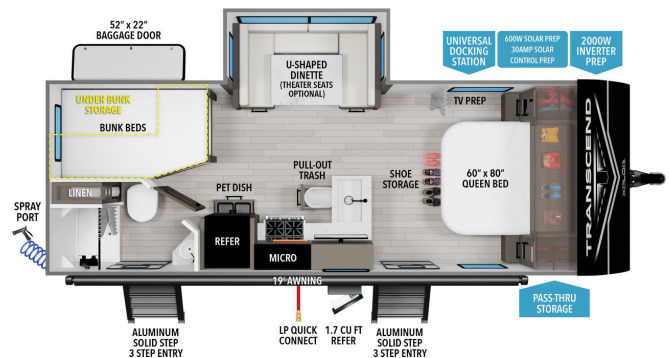

### SPECIFICATIONS

Year	2026
Manufacturer	GRAND DESIGN
Brand	TRANSCEND
Model	23BHX
Type	Travel Trailer
Status	New
Stock #	50857
Financing Available	✓
Warranty Available	Manufacturer
Suspension	N/A
Leveling	N/A
Exterior Length	26.1 ft.
Dry Weight	5580 lbs.
Sleeping Capacity	7 person(s)
Interior Colour	LUNA
Exterior Colour	Aluminum
Slideouts	1

### SELLING FEATURES

Specifications and Features:

- Exterior Height: 11'
- Exterior Width: 8'
- Interior Height: 6' 6"
- Furnace: 35,000 BTU
- Air Conditioner: 13,500 BTU
- Water Heater: 6 Gal. Gas/Electric
- Refrigerator: 10 cu. ft. 12V
- Cooktop Burners: 3
- Shower Size: 24" x 32"
- Number of Awnings: 1
- Awnin...