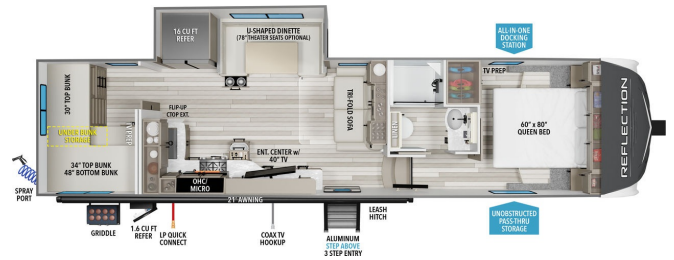

2026 GRAND DESIGN REFLECTION 150 298BH

MSRP \$109,980.00

\$360 Bi-Weekly

\$0 down @ 7.99% APR for 60/240 months
(\$35,134 C.O.B.) O.A.C.

Woody's Price \$88,888.00

SPECIFICATIONS

Year	2026
Manufacturer	GRAND DESIGN
Brand	REFLECTION 150
Model	298BH
Type	Fifth Wheel
Status	New
Stock #	50852
Financing Available	✓
Warranty Available	Manufacturer
Suspension	N/A
Leveling	N/A
Exterior Length	34.9 ft.
Dry Weight	9050 lbs.
Sleeping Capacity	8 person(s)
Interior Colour	COLLINS
Exterior Colour	Fiberglass
Slideouts	1

Disclaimer: Product information, pricing and photos are as accurate as possible and are subject to change without notice.

SELLING FEATURES

Specifications and Features:

- Exterior Length: 34 ft 9 in
- Exterior Width: 8 ft
- Exterior Height: 12 ft 3 in
- Dry Weight: 9,050 lbs
- GVWR: 10,995 lbs
- Hitch Weight: 1,450 lbs
- Fresh Water Capacity: 55 gallons
- Grey Water Capacity: 78 gallons
- Black Water Capacity: 39 gallons
- Sleeps...