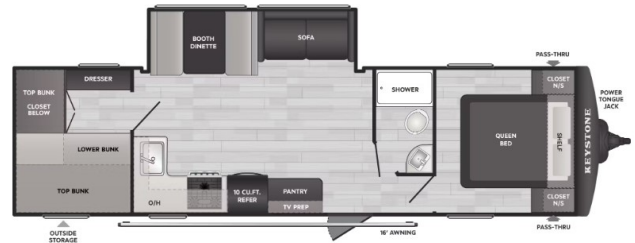

SPECIAL UNIT

\$41,995.00

Originally \$42,995

2026 KEYSTONE HIDEOUT SPORT 291BR

SPECIFICATIONS

Year	2026
Manufacturer	KEYSTONE
Brand	HIDEOUT SPORT
Model	291BR
Type	Travel Trailer
Status	New
Stock #	N240192
Suspension	N/A
Leveling	N/A
Exterior Length	33.9 ft.
Dry Weight	6659 lbs.
Sleeping Capacity	10 person(s)
Interior Colour	N/A
Exterior Colour	N/A
Slideouts	1

Disclaimer: Product information, pricing and photos are as accurate as possible and are subject to change without notice.

SELLING FEATURES

Specifications and Features:

- Exterior Length: 33 ft 11 in
- Exterior Height: 11 ft 1 in
- Dry Weight: 6,659 lbs
- Gross Vehicle Weight Rating (GVWR): 9,680 lbs
- Hitch Weight: 885 lbs
- Sleeping Capacity: 10
- Slideouts: 1
- Fresh Water Capacity: 45 gallons
- Gray Water Capacity: 69 gallons...