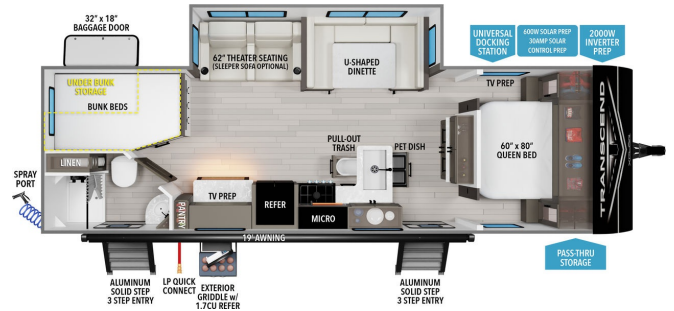

2026 GRAND DESIGN TRANSCEND 27DBX

SPECIFICATIONS

Year	2026
Manufacturer	GRAND DESIGN
Brand	TRANSCEND
Model	27DBX
Type	Travel Trailer
Status	New
Stock #	50834
Financing Available	✓
Warranty Available	Manufacturer
Suspension	N/A
Leveling	N/A
Exterior Length	32.0 ft.
Dry Weight	6766 lbs.
Sleeping Capacity	8 person(s)
Interior Colour	LUNA
Exterior Colour	Aluminum
Slideouts	1

Disclaimer: Product information, pricing and photos are as accurate as possible and are subject to change without notice.

SELLING FEATURES

Specifications and Features:

- Exterior Length: 31' 9"
- Exterior Width: 8'
- Exterior Height: 11'
- Interior Height: 6' 6"
- Dry Weight (UVW): 6,820 lbs
- Gross Vehicle Weight Rating (GVWR): 9,724 lbs
- Hitch Weight: 714 lbs
- Fresh Water Capacity: 56 gallons
- Gray Water Capacity: 78 gallon...

OPTIONS & EQUIPMENT

- LUNA
- XPLOR CONSTRUCTION & CONVENIENCE PACKAGE
- XPLOR LIFESTYLE PACKAGE
- XPLOR SOLAR PREP PACKAGE
- XPLOR ELITE KITCHEN PACKAGE
- XPLOR POWER & ENTERTAINMENT PACKAGE
- XPLOR 4-SEASON PROTECTION PACKAGE
- OFF GRID SOLAR OPTION
- SAFERIDE RV ROADSIDE ASSISTANCE
- RVIA SEAL
- WOODY'S RV VOLUME DISCOUNT
- THEATRE SEATING IPO SLEEPER SOFA
- INSTALLED 32" TV & BRACKET
- DPU STORAGE FEE