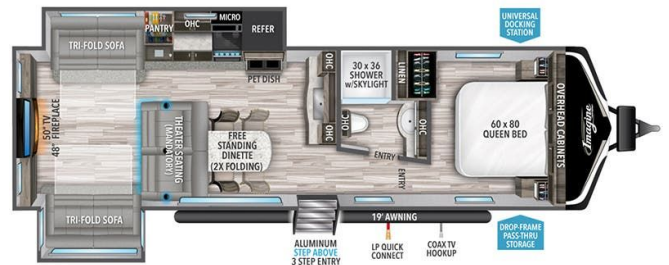

SICARD RV

sales.leads.focusrv@sicardrv.com 1-800-688-2210
7526 Regional Road 20, West Lincoln, ON L0R 2A0
Local 1-905-957-3344 | www.sicardrv.com

2022 GRAND DESIGN IMAGINE 3100RD

SPECIFICATIONS

Year	2022
Manufacturer	GRAND DESIGN
Brand	IMAGINE
Model	3100RD
Type	Travel Trailer
Status	PreOwned
Stock #	23698
Financing Available	✘
Warranty Available	✘
Suspension	N/A
Leveling	N/A
Exterior Length	35.9 ft.
Dry Weight	7878 lbs.
Sleeping Capacity	6 person(s)
Interior Colour	Brown
Exterior Colour	White / Black
Slideouts	1

Disclaimer: Product information, pricing and photos are as accurate as possible and are subject to change without notice.

SELLING FEATURES

Introducing the 2022 Imagine 3100RD, from Grand Design. The Imagine 3100RD will comfortably accommodate you. This travel trailer sleeps up to 6 people. Inside the Imagine 3100RD, you will find two tri-fold sofas that convert into beds providing additional sleeping space when required, as well as ...

OPTIONS & EQUIPMENT

- FRONT POWER TONGUE JACK
- ROOF LADDER
- SPARE TIRE
- THEATER SEAT SOFA
- TRI-FOLD SOFA BED
- TABLE AND CHAIRS DINETTE
- POWERAWNING
- MICROWAVE
- OVEN
- 3-BURNER STOVE TOP
- FIREPLACE
- QUEEN BED