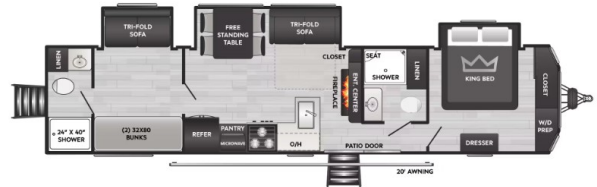

2026 KEYSTONE HIDEOUT COTTAGE 38BHT

\$68,995.00

Originally \$83,810.00

SPECIFICATIONS

Year	2026
Manufacturer	KEYSTONE
Brand	HIDEOUT COTTAGE
Model	38BHT
Type	Destination Trailer
Status	New
Stock #	N240045
Suspension	N/A
Leveling	N/A
Exterior Length	42.8 ft.
Dry Weight	10600 lbs.
Sleeping Capacity	9 person(s)
Interior Colour	N/A
Exterior Colour	Aluminum
Slideouts	3

Disclaimer: Product information, pricing and photos are as accurate as possible and are subject to change without notice.

SELLING FEATURES

Specifications and Features:

- Exterior Length: 42 ft 10 in
- Exterior Height: 11 ft 10 in
- Dry Weight: 10,600 lbs
- Gross Vehicle Weight Rating (GVWR): 11,700 lbs
- Hitch Weight: 1,570 lbs
- Fresh Water Capacity: 45 gallons
- Gray Water Capacity: 138 gallons
- Black Water Capacity: 78 gallo...

OPTIONS & EQUIPMENT

- 15 cu/ft. Residential Refrigerator
- Theater Seating
- 2nd A/C (requires 50 AMP option)
- 3rd A/C (requires 50 AMP option)

Powered by focusRV