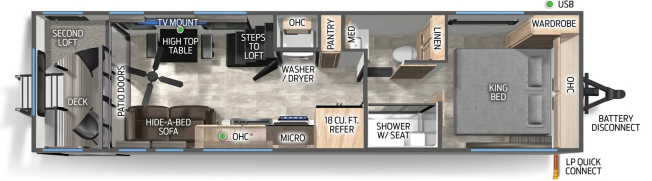

SPECIAL UNIT

\$59,995.00

Originally \$69,995

\$316 Bi-Weekly

2026 FOREST RIVER CHEROKEE TIMBERWOLF 200G

SPECIFICATIONS

Year	2026
Manufacturer	FOREST RIVER
Brand	CHEROKEE TIMBERWOLF
Model	200G
Type	Destination Trailer
Status	New
Stock #	P3145
Financing Available	✓
Warranty Available	✓
Suspension	N/A
Leveling	N/A
Exterior Length	35.8 ft.
Dry Weight	8294 lbs.
Sleeping Capacity	8 person(s)
Interior Colour	N/A
Exterior Colour	N/A
Slideouts	N/A

Disclaimer: Product information, pricing and photos are as accurate as possible and are subject to change without notice.

SELLING FEATURES

Specifications and Features:

- HITCH WEIGHT: 1,075 lb.
- GVWR: 11,275 lb.
- UVW: 8,294 lb.
- CCC: 2,981 lb.
- EXTERIOR LENGTH: 35' 8"
- EXTERIOR HEIGHT: 13' 6"
- EXTERIOR WIDTH: 96"
- FRESH WATER: 40 gal.
- GRAY WATER: 40 gal.
- BLACK WATER: 40 gal.