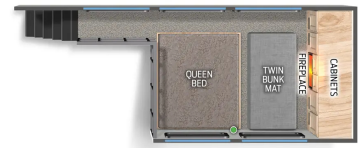

SPECIAL UNIT

\$59,995.00

Originally \$69,995

\$316 Bi-Weekly

2026 FOREST RIVER CHEROKEE TIMBERWOLF 200G

SPECIFICATIONS

Year	2026
Manufacturer	FOREST RIVER
Brand	CHEROKEE TIMBERWOLF
Model	200G
Type	Destination Trailer
Status	New
Stock #	P3145
Financing Available	✓
Warranty Available	✓
Suspension	N/A
Leveling	N/A
Exterior Length	35.8 ft.
Dry Weight	8294 lbs.
Sleeping Capacity	8 person(s)
Interior Colour	N/A
Exterior Colour	N/A
Slideouts	N/A

Disclaimer: Product information, pricing and photos are as accurate as possible and are subject to change without notice.

SELLING FEATURES

Specifications and Features:

- HITCH WEIGHT: 1,075 lb.
- GVWR: 11,275 lb.
- UVW: 8,294 lb.
- CCC: 2,981 lb.
- EXTERIOR LENGTH: 35' 8"
- EXTERIOR HEIGHT: 13' 6"
- EXTERIOR WIDTH: 96"
- FRESH WATER: 40 gal.
- GRAY WATER: 40 gal.
- BLACK WATER: 40 gal.