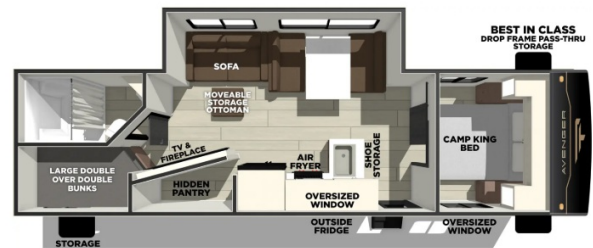

2026 PRIME TIME AVENGER 26DBS

SPECIFICATIONS

Year	2026
Manufacturer	PRIME TIME
Brand	AVENGER
Model	26DBS
Type	Travel Trailer
Status	New
Stock #	NZAVT26DBS26
Financing Available	✓
Warranty Available	✓
Suspension	N/A
Leveling	N/A
Exterior Length	31.7 ft.
Dry Weight	6413 lbs.
Sleeping Capacity	8 person(s)
Interior Colour	N/A
Exterior Colour	Tuff-Coat Exterior Metal
Slideouts	1

Disclaimer: Product information, pricing and photos are as accurate as possible and are subject to change without notice.

SELLING FEATURES

The Prime Time Avenger 26DBS features a double-over-double bunkhouse layout with a private front camp king bed and large slide-out U-dinette, creating a spacious family interior. Approximately 6,300–6,400 lbs dry, ~31 ft length, and sleeps up to 8–10, offering strong space while remaining half...

OPTIONS & EQUIPMENT

- Theater Seating IPO Jack Knife Sofa
- 50AMP Service with 2nd A/C Prep
- 50AMP Service with 2nd A/C
- Exterior Griddle

Powered by focusRV