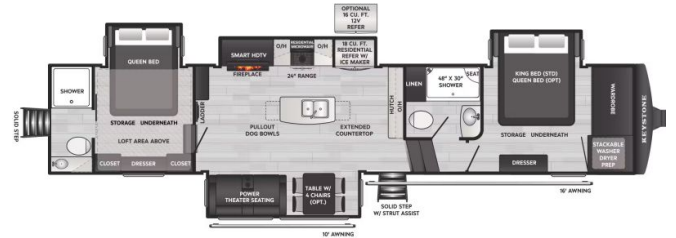

2026 KEYSTONE MONTANA HIGH COUNTRY 381TB

SPECIFICATIONS

Year	2026
Manufacturer	KEYSTONE
Brand	MONTANA HIGH COUNTRY
Model	381TB
Type	Fifth Wheel
Status	New
Stock #	23674
Financing Available	✘
Warranty Available	✘
Suspension	N/A
Leveling	N/A
Exterior Length	42.5 ft.
Dry Weight	14550 lbs.
Sleeping Capacity	6 person(s)
Interior Colour	Kingston
Exterior Colour	Mystic White
Slideouts	4

Disclaimer: Product information, pricing and photos are as accurate as possible and are subject to change without notice.

SELLING FEATURES

Introducing the 2026 Montana High Country 381TB, from Keystone. Embark on the journey of a lifetime with the Montana High Country 381TB. This fifth wheel sleeps up to 6 people. Inside the Montana High Country 381TB, you will find a rear loft area providing extra sleeping spaces when required. Inc...