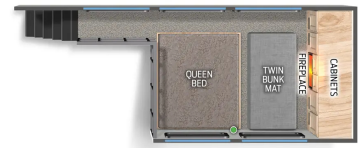

SPECIAL UNIT

\$59,995.00

Originally \$69,995

\$316 Bi-Weekly

2026 FOREST RIVER CHEROKEE TIMBERWOLF 200G

SPECIFICATIONS

Year	2026
Manufacturer	FOREST RIVER
Brand	CHEROKEE TIMBERWOLF
Model	200G
Type	Destination Trailer
Status	New
Stock #	P3144
Financing Available	✓
Warranty Available	✓
Suspension	N/A
Leveling	N/A
Exterior Length	35.8 ft.
Dry Weight	8294 lbs.
Sleeping Capacity	8 person(s)
Interior Colour	N/A
Exterior Colour	N/A
Slideouts	N/A

Disclaimer: Product information, pricing and photos are as accurate as possible and are subject to change without notice.

SELLING FEATURES

Specifications and Features:

- HITCH WEIGHT: 1,075 lb.
- GVWR: 11,275 lb.
- UVW: 8,294 lb.
- CCC: 2,981 lb.
- EXTERIOR LENGTH: 35' 8"
- EXTERIOR HEIGHT: 13' 6"
- EXTERIOR WIDTH: 96"
- FRESH WATER: 40 gal.
- GRAY WATER: 40 gal.
- BLACK WATER: 40 gal.