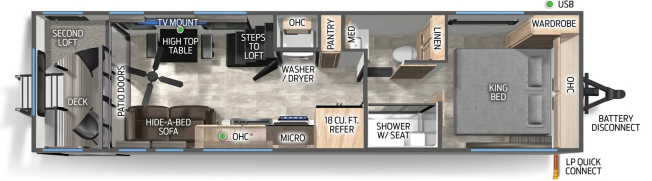

SPECIAL UNIT

\$59,995.00

Originally \$69,995

\$316 Bi-Weekly

2026 FOREST RIVER CHEROKEE TIMBERWOLF 200G

SPECIFICATIONS

Year	2026
Manufacturer	FOREST RIVER
Brand	CHEROKEE TIMBERWOLF
Model	200G
Type	Destination Trailer
Status	New
Stock #	P3144
Financing Available	✓
Warranty Available	✓
Suspension	N/A
Leveling	N/A
Exterior Length	35.8 ft.
Dry Weight	8294 lbs.
Sleeping Capacity	8 person(s)
Interior Colour	N/A
Exterior Colour	N/A
Slideouts	N/A

Disclaimer: Product information, pricing and photos are as accurate as possible and are subject to change without notice.

SELLING FEATURES

Specifications and Features:

- HITCH WEIGHT: 1,075 lb.
- GVWR: 11,275 lb.
- UVW: 8,294 lb.
- CCC: 2,981 lb.
- EXTERIOR LENGTH: 35' 8"
- EXTERIOR HEIGHT: 13' 6"
- EXTERIOR WIDTH: 96"
- FRESH WATER: 40 gal.
- GRAY WATER: 40 gal.
- BLACK WATER: 40 gal.