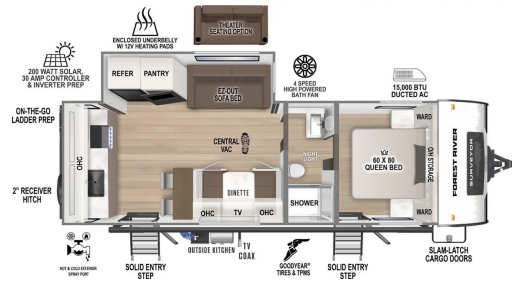

2026 FOREST RIVER SURVEYOR 261RKLE

MSRP \$73,980.00

\$259 Bi-Weekly

\$0 down @ 7.99% APR for 60/240 months

(\$25,288 C.O.B.) O.A.C.

Woody's Price \$59,980.00

SPECIFICATIONS

Year	2026
Manufacturer	FOREST RIVER
Brand	SURVEYOR
Model	261RKLE
Type	Travel Trailer
Status	New
Stock #	50806
Financing Available	✓
Warranty Available	Manufacturer
Suspension	N/A
Leveling	N/A
Exterior Length	30.0 ft.
Dry Weight	6078 lbs.
Sleeping Capacity	4 person(s)
Interior Colour	N/A
Exterior Colour	N/A
Slideouts	1

Disclaimer: Product information, pricing and photos are as accurate as possible and are subject to change without notice.

OPTIONS & EQUIPMENT

- DESERT CANYON INTERIOR COLOR
- SURVEYOR TURN KEY PACKAGE
- THEATER SEATING
- PROGRAM DISCOUNT
- DEALER DISCOUNT
- DIAMOND DEALER DISCOUNT
- CANADIAN STANDARD
- MVSA
- RVIA
- DEALER PICKUP
- DESERT CANYON INTERIOR COLOR
- DIAMOND DEALER PACKAGE
- 400 WATTS OF SOLAR
- CENTRAL VACUUM
- AZDEL CONSTRUCTION
- HEATED AND ENCLOSED UNDERBELLY
- SOLID ENTRY STEP
- 15,000 BTU DUCTED A/C
- SLAM LATCH BAGGAGE DOORS
- 2" RECEIVER HITCH
- GOODYEAR TIRES
- TIRE PRESSURE MONITORING SYSTEM
- SLAM LATCH CARGO DOORS
- 4 SPEED HIGH POWERED BATH FAN
- OUTSIDE KITCHEN