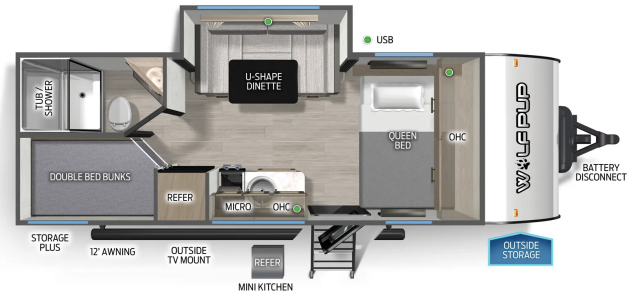

WOODY'S RV WORLD ABBOTSFORD

webleads@woodysrvworldabbotsford.dsmessage.com 1-844-854-1288
31708 Marshall Road, Abbotsford, BC V2T 6B1
Local 1-604-854-1288 | Fax 1-604-854-1406 | <https://www.woodysrv.com/>

MSRP $49,980.00
Woody's Price

2026 FOREST RIVER WOLF PUP 17JW

SPECIFICATIONS

Year	2026
Manufacturer	FOREST RIVER
Brand	WOLF PUP
Model	17JW
Type	Travel Trailer
Status	New
Stock #	50795
Financing Available	✓
Warranty Available	Manufacturer
Suspension	N/A
Leveling	N/A
Exterior Length	23.1 ft.
Dry Weight	4311 lbs.
Sleeping Capacity	6 person(s)
Interior Colour	N/A
Exterior Colour	N/A
Slideouts	1

Disclaimer: Product information, pricing and photos are as accurate as possible and are subject to change without notice.

SELLING FEATURES

Specifications and Features:

- Exterior Width: 7 ft 6 in
- Interior Color: Grand Canyon
- Cargo Carrying Capacity: 1,396 lbs
- Tire Size: 14"
- Furnace: 20,000 BTU
- Number of Bunks: 2
- Available Beds: Queen
- Refrigerator Type: 12V High Efficiency Residential
- Refrigerator Size: 7.1 cu ft
- ...

OPTIONS & EQUIPMENT

- WOLF PUP LIMITED PACKAGE
- PLATINUM EXPO PROGRAM PROMOTION
- UNIT DISCOUNT
- CANADIAN Z-240
- MVSA

Powered by focusRV