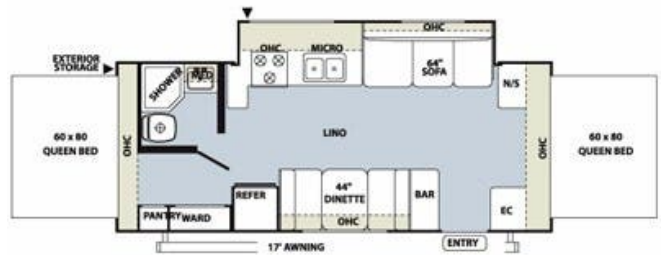

2011 SHAMROCK SHAMROCK 23SS

SPECIFICATIONS

Year	2011
Manufacturer	SHAMROCK
Brand	SHAMROCK
Model	23SS
Type	Hybrid
Status	PreOwned
Stock #	C0804
Financing Available	✘
Warranty Available	✔
Suspension	N/A
Leveling	N/A
Exterior Length	29.0 ft.
Dry Weight	4158 lbs.
Sleeping Capacity	N/A person(s)
Interior Colour	N/A
Exterior Colour	N/A
Slideouts	N/A

Disclaimer: Product information, pricing and photos are as accurate as possible and are subject to change without notice.

Powered by focusRV