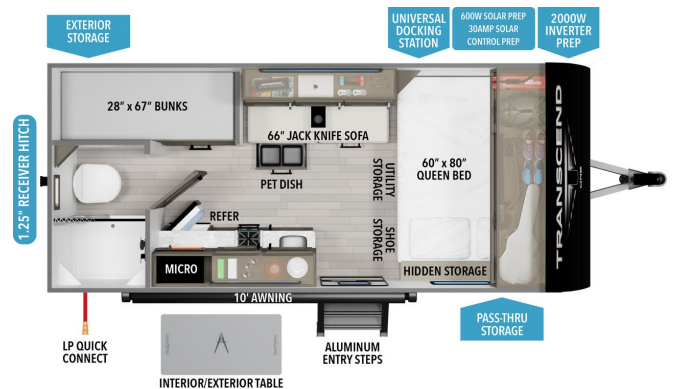

MSRP \$31,980.00

\$117 Bi-Weekly

\$0 down @ 7.99% APR for 60/240 months

(\$11,455 C.O.B.) O.A.C.

Woody's Price \$28,980.00

SPECIFICATIONS

Year	2026
Manufacturer	GRAND DESIGN
Brand	TRANSCEND ONE
Model	151BH
Type	Travel Trailer
Status	New
Stock #	50769
Financing Available	✓
Warranty Available	Manufacturer
Suspension	N/A
Leveling	N/A
Exterior Length	19.8 ft.
Dry Weight	4420 lbs.
Sleeping Capacity	5 person(s)
Interior Colour	LUNA
Exterior Colour	Aluminum
Slideouts	N/A

Disclaimer: Product information, pricing and photos are as accurate as possible and are subject to change without notice.

SELLING FEATURES

Specifications and Features:

- Exterior Length: 19 feet 8 inches
- Exterior Width: 8 feet 0 inches
- Exterior Height: 10 feet 3 inches
- Interior Height: 6 feet 6 inches
- Dry Weight: 3,550 lbs
- Gross Vehicle Weight Rating (GVWR): 4,420 lbs
- Hitch Weight: 490 lbs
- Fresh Water Capacity: 37 ...