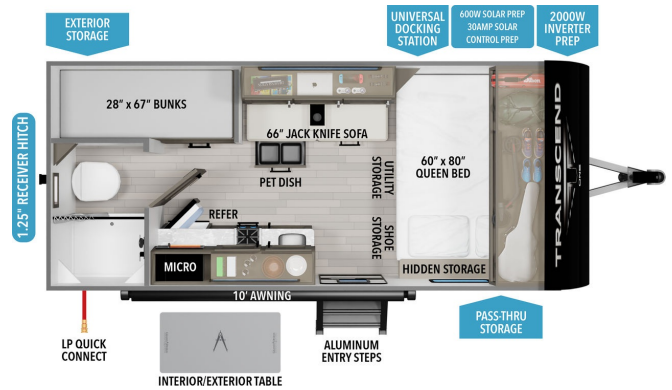

MSRP \$31,980.00

\$117 Bi-Weekly

\$0 down @ 7.99% APR for 60/240 months

(\$11,455 C.O.B.) O.A.C.

Woody's Price \$28,980.00

SPECIFICATIONS

Year	2026
Manufacturer	GRAND DESIGN
Brand	TRANSCEND ONE
Model	151BH
Type	Travel Trailer
Status	New
Stock #	50768
Financing Available	✓
Warranty Available	Manufacturer
Suspension	N/A
Leveling	N/A
Exterior Length	19.8 ft.
Dry Weight	4420 lbs.
Sleeping Capacity	5 person(s)
Interior Colour	LUNA
Exterior Colour	Aluminum
Slideouts	N/A

Disclaimer: Product information, pricing and photos are as accurate as possible and are subject to change without notice.

SELLING FEATURES

Specifications and Features:

- Exterior Length: 19 feet 8 inches
- Exterior Width: 8 feet 0 inches
- Exterior Height: 10 feet 3 inches
- Interior Height: 6 feet 6 inches
- Dry Weight: 3,550 lbs
- Gross Vehicle Weight Rating (GVWR): 4,420 lbs
- Hitch Weight: 490 lbs
- Fresh Water Capacity: 37 ...