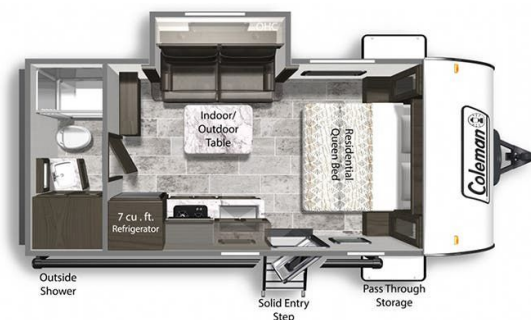

### SPECIFICATIONS

Year	2022
Manufacturer	DUTCHMEN
Brand	COLEMAN
Model	1805 RB
Type	Travel Trailer
Status	PreOwned
Stock #	23577
Financing Available	✘
Warranty Available	✘
Suspension	N/A
Leveling	N/A
Exterior Length	22.8 ft.
Dry Weight	4502 lbs.
Sleeping Capacity	4 person(s)
Interior Colour	Gray
Exterior Colour	White
Slideouts	1

### SELLING FEATURES

Introducing the 2022 Coleman 1805RB, from Dutchmen. The Coleman 1805RB contains everything you will need to make traveling effortless and straightforward. This travel trailer sleeps up to 4 people. Inside the Coleman 1805RB, you will find a jack-knife sofa with a free standing dinette table with ...

### OPTIONS & EQUIPMENT

- FRONT POWER TONGUE JACK
- SPARE TIRE
- QUEEN BED
- JACK-KNIFE SOFA
- FIREPLACE
- POWER AWNING
- MICROWAVE
- OVEN
- 3-BURNER STOVE TOP

Powered by focusRV