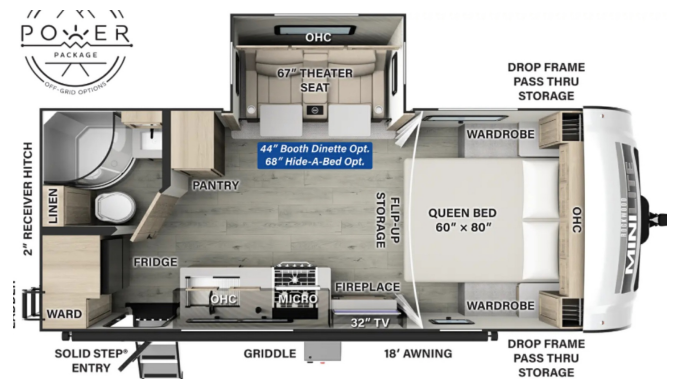

SPECIAL UNIT

$53,295.00

Originally $67,132

$128 Weekly

2026 ROCKWOOD ROCKWOOD MINI LITE 2205S

SPECIFICATIONS

Year	2026
Manufacturer	ROCKWOOD
Brand	ROCKWOOD MINI LITE
Model	2205S
Type	Travel Trailer
Status	New
Stock #	I1698
Financing Available	✓
Warranty Available	✓
Suspension	N/A
Leveling	N/A
Exterior Length	23.1 ft.
Dry Weight	5132 lbs.
Sleeping Capacity	4 person(s)
Interior Colour	N/A
Exterior Colour	N/A
Slideouts	1

Disclaimer: Product information, pricing and photos are as accurate as possible and are subject to change without notice.

SELLING FEATURES

Step into the 2026 Rockwood Mini Lite 2205S and you'll feel right at home. Built with Rockwood's signature quality and loaded with smart features, this trailer is a perfect blend of comfort and convenience—especially for couples or solo adventurers who want to tow light but live large.

It's un...

OPTIONS & EQUIPMENT

Awning	Heating	Air Conditioning Unit(s)	Enclosed Underbelly	Fully Furnished	Stabilizer Jacks	LPG Detector
Monitor Panel	Outside Shower	Sky Light(s)	Smoke Detector	Solar Panel	Toilet Facilities	
Television	Winterizing					

Powered by focusRV