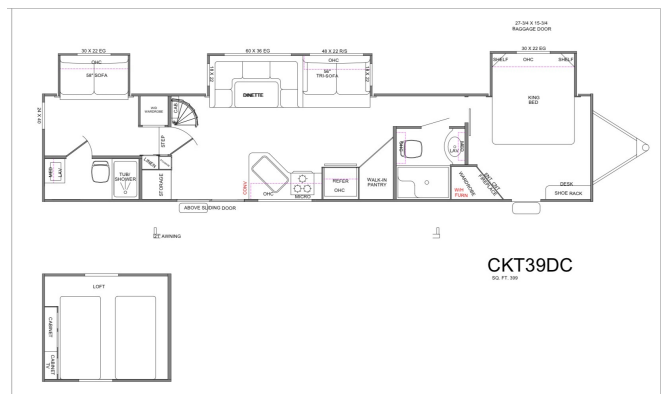

SPECIAL UNIT

\$78,995.00

Originally \$89,995

\$452 Bi-Weekly

2026 FOREST RIVER CHEROKEE TIMBERWOLF 39DC

SPECIFICATIONS

| | |
|---------------------|---------------------|
| Year | 2026 |
| Manufacturer | FOREST RIVER |
| Brand | CHEROKEE TIMBERWOLF |
| Model | 39DC |
| Type | Destination Trailer |
| Status | New |
| Stock # | P3177 |
| Financing Available | ✓ |
| Warranty Available | ✓ |
| Suspension | N/A |
| Leveling | N/A |
| Exterior Length | 42.7 ft. |
| Dry Weight | 10778 lbs. |
| Sleeping Capacity | 6 person(s) |
| Interior Colour | N/A |
| Exterior Colour | Aluminum |
| Slideouts | 3 |

Disclaimer: Product information, pricing and photos are as accurate as possible and are subject to change without notice.

SELLING FEATURES

Specifications and Features:

- Exterior Length: 42.67 ft
- Exterior Width: 8 ft
- Exterior Height: 13.33 ft
- Dry Weight: 10,778 lbs
- Gross Vehicle Weight Rating (GVWR): 13,095 lbs
- Hitch Weight: 1,095 lbs
- Cargo Carrying Capacity (CCC): 2,317 lbs
- Fresh Water Tank Capacity: 40 gallons
- ...