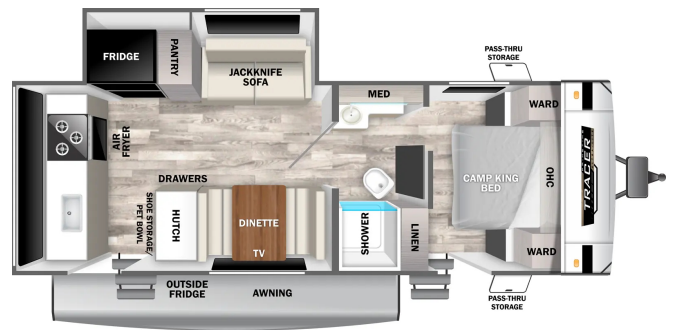

SPECIAL UNIT

2026 PRIMETIME TRACER 235RK

SPECIFICATIONS

Year	2026
Manufacturer	PRIMETIME
Brand	TRACER
Model	235RK
Type	Travel Trailer
Status	New
Stock #	8701
Financing Available	✓
Warranty Available	✓
Suspension	N/A
Leveling	N/A
Exterior Length	23.0 ft.
Dry Weight	5885 lbs.
Sleeping Capacity	4 person(s)
Interior Colour	N/A
Exterior Colour	N/A
Slideouts	1

Disclaimer: Product information, pricing and photos are as accurate as possible and are subject to change without notice.

SELLING FEATURES

2026 Primetime Tracer 235RK - Ultra-Lite Rear-Kitchen Comfort

The 235RK is an ultra-lite travel trailer designed for travelers who want luxury and functionality in a towable package. With a dry weight (UVW) of 5,923 lbs, a hitch weight of 705 lbs, and a GVWR of 7,705 lbs, it offers a strong ligh...