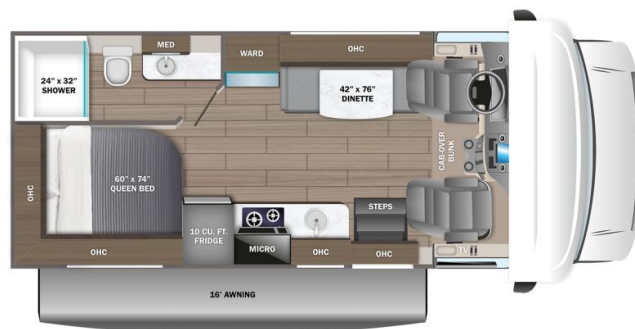

### SPECIFICATIONS

Year	2026
Manufacturer	JAYCO
Brand	REDHAWK SE
Model	22EF
Type	Motorhome
Class	C
Fuel Type	GAS
Status	New
Stock #	23641
Financing Available	✗
Warranty Available	✗
Odometer	680 kms.
VIN	1FDWE3FN0TDD05619
Chassis	N/A
Engine	N/A
Transmission	N/A
Suspension	N/A
Leveling	N/A
Exterior Length	24.8 ft.
Dry Weight	N/A lbs.
Sleeping Capacity	6 person(s)
Interior Colour	Ashbrook
Exterior Colour	White
Slideouts	N/A

### SELLING FEATURES

Introducing the 2026 Redhawk SE 22EF, made by Jayco, The Redhawk SE 22EF fits your needs and makes your journey just as enjoyable as your destination. This C class motorhome sleeps up to 6 people. The Redhawk SE 22EF rides on a Ford chassis, powered by a 325HP 7.3L V-8 engine with a 6 speed Torqs..